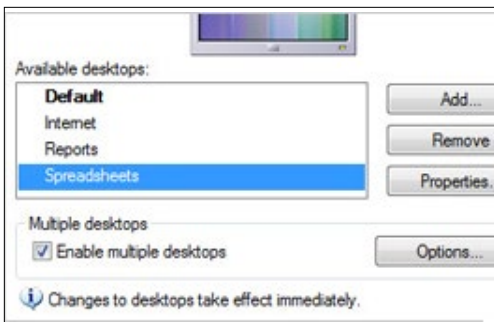

KEY FEATURES

VIRTUAL DESKTOPS

Eliminate application clutter by creating, customizing, and seamlessly switching between different desktops you create.

DISPLAY GRIDLINES

Maximize your desktop by dividing the display into multiple regions.