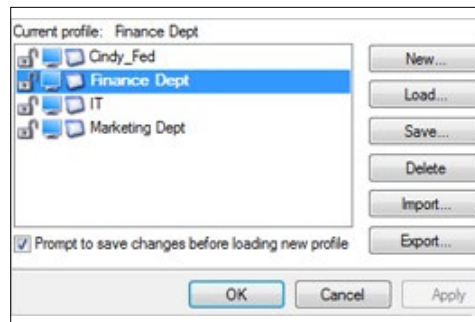

NVIEW DESKTOP MANAGEMENT SOFTWARE

Increase productivity with NVIDIA nView desktop software to efficiently manage your desktop

As the magnitude of data increases, it is more crucial than ever for business professionals to efficiently manage their system's desktop environment. Using NVIDIA® nView® Desktop Management Software, professionals have maximum flexibility and unprecedented control of a single or multiple display environments. nView provides the right set of tools to navigate through their system's information reducing lost time while maximizing productivity.

nView desktop management software provides:

- Intuitive interface for easy display management
- Customizable desktop by various usage models
- Robust IT management tools for easy deployment and maintenance
- Tested compatibility with industry-leading business applications
- Proven stability — over millions of enterprise installations

KEY FEATURES