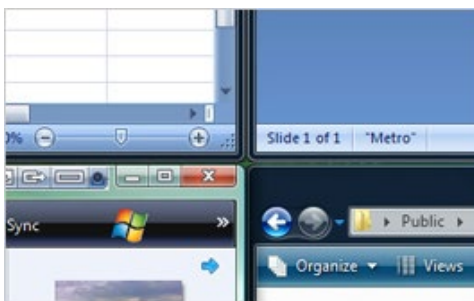

nView desktop management software provides:

- Intuitive interface for easy display management
- Customizable desktop by various usage models
- Robust IT management tools for easy deployment and maintenance
- Tested compatibility with industry-leading business applications
- Proven stability — over millions of enterprise installations

KEY FEATURES

VIRTUAL DESKTOPS

Eliminate application clutter by creating, customizing, and seamlessly switching between different desktops you create.

DISPLAY GRIDLINES

Maximize your desktop by dividing the display into multiple regions.

USER PROFILES

IT Managers can deploy different desktop environments based on individual department requirements across the enterprise.

EXTENDED TASKBAR

See each application button on its specific display, eliminating a single screen with an overly crowded taskbar.