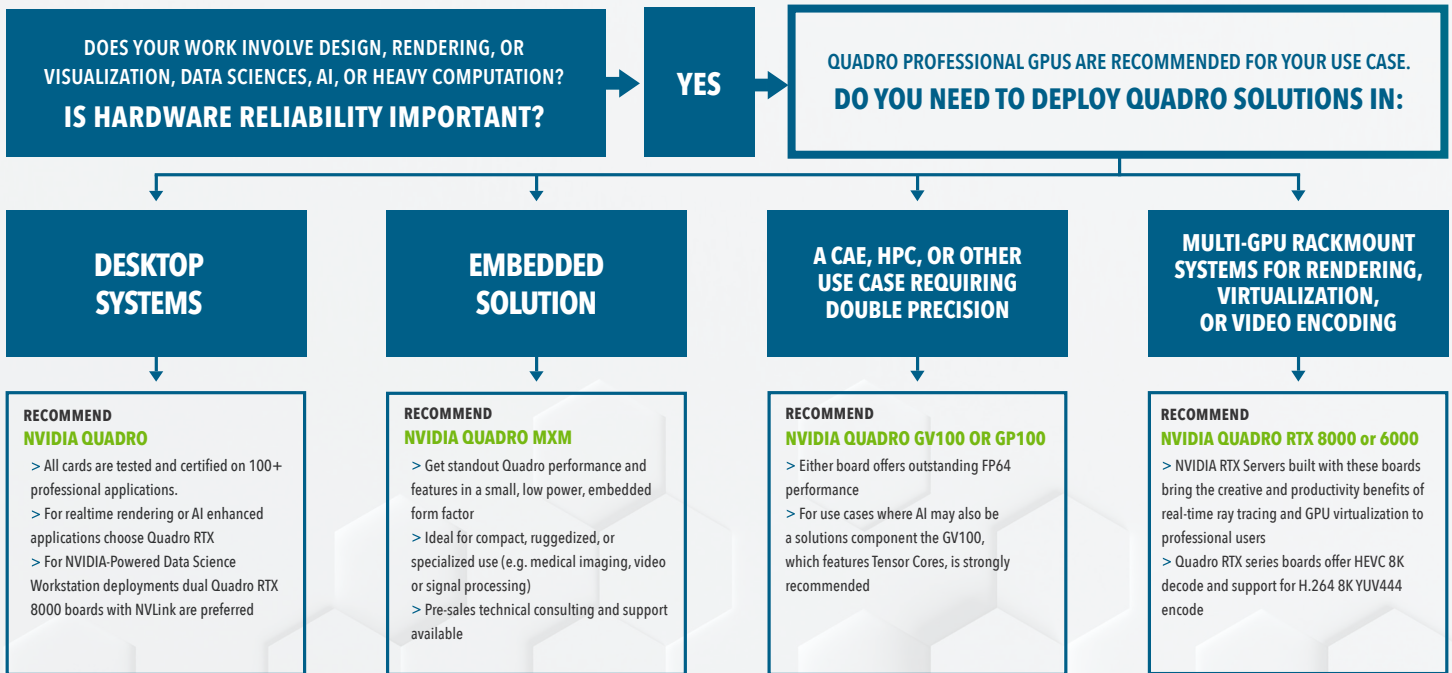

WHICH IS THE RIGHT PROFESSIONAL QUADRO GPU FOR YOUR PROFESSIONAL APPLICATION?

PNY offers a suite of NVIDIA professional solutions that enable designers, manufacturers, scientists and researchers to do their work smarter, faster, with greater reliability and energy efficiency.

FOR MORE INFORMATION, CONTACT GOPNY@PNY.COM

GET THE NVIDIA QUADRO ADVANTAGE:

- Designed, Built, and Tested by NVIDIA
- Significant professional application performance improvement
- Software certification and support
- Dependable availability, now and going forward
- Consistent pricing you can rely on
- Long product lifecycles for enterprise deployment
- Unified Driver Architecture lowers TCO
- Pre-and post-sales support